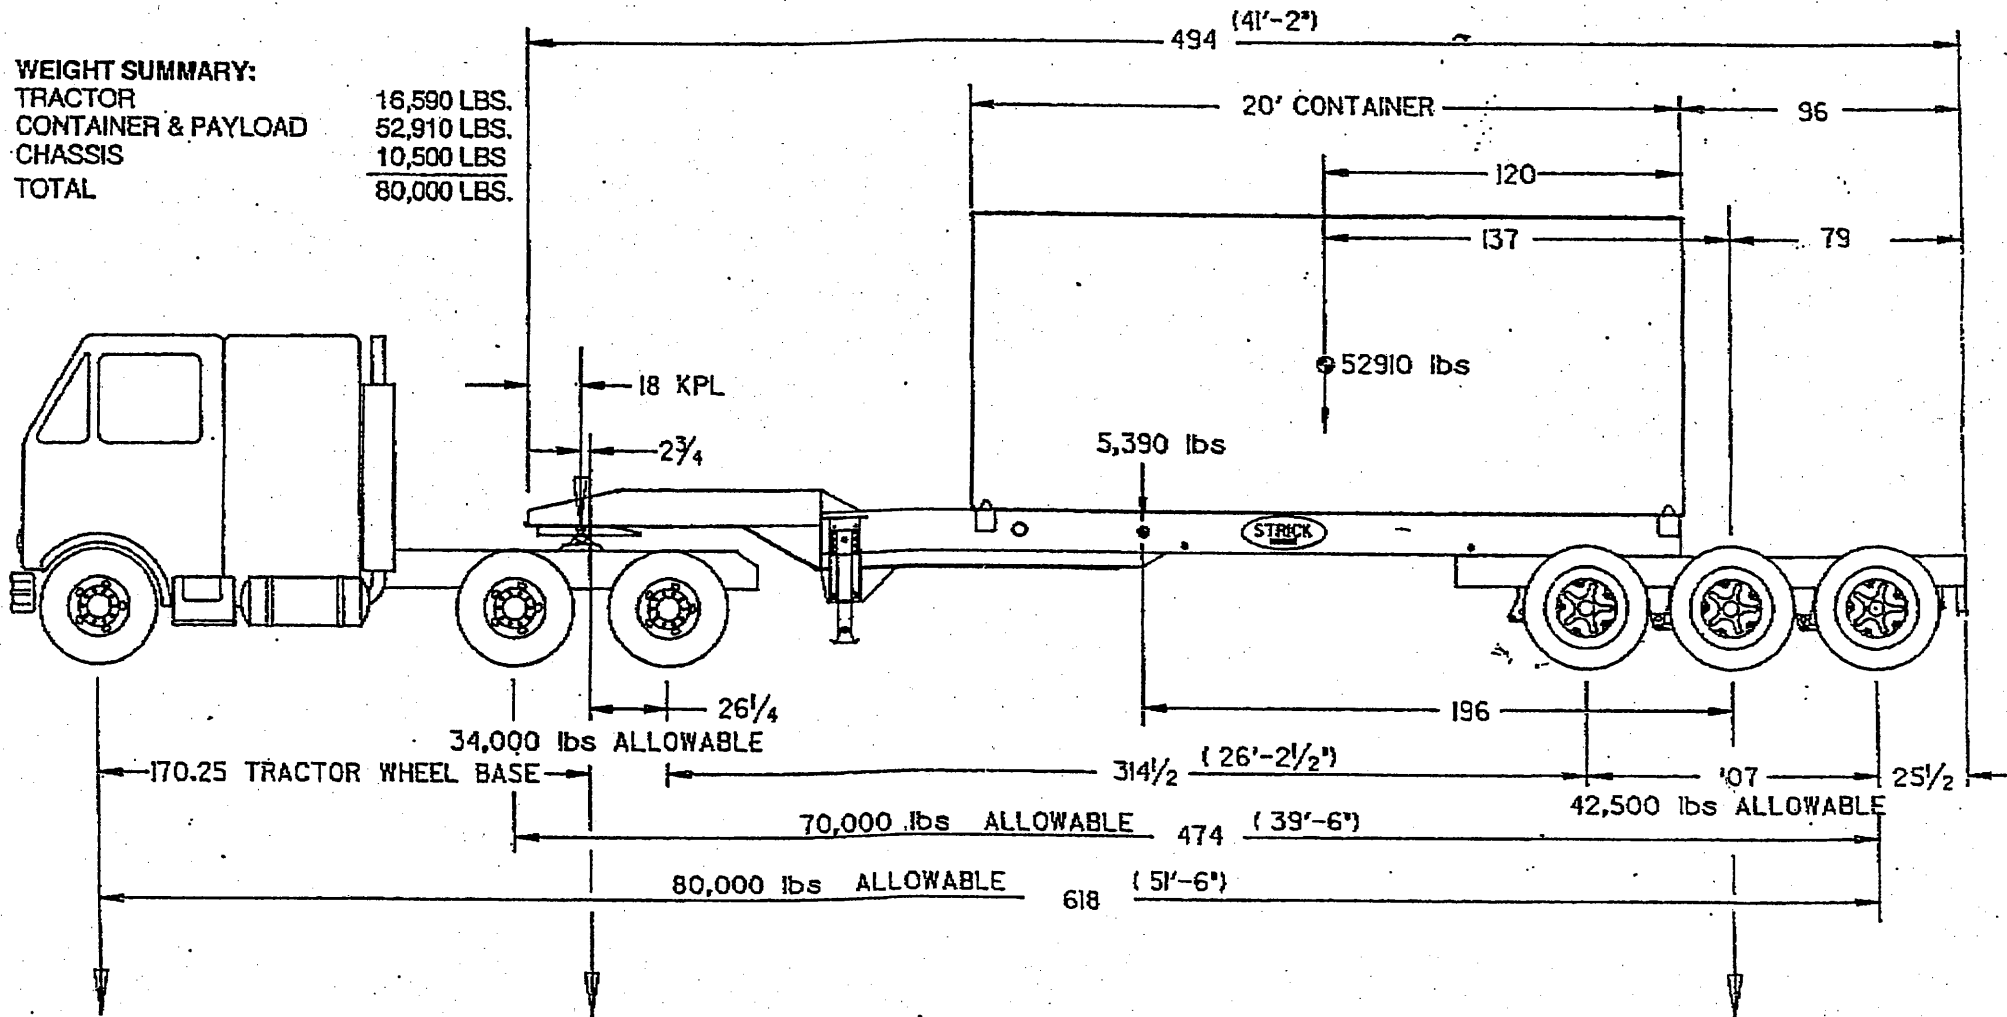

**CALIFORNIA BRIDGEMASTER  
 EXTENDIBLE 24 METRIC TON  
 CONTAINER CHASSIS**

**PLEASE GIVE US A CALL...**

Bus. (310) 215-8282 www.lacustoms.com  
 Fax: (310) 649-0324 Direct E-mail: mnk@lacustoms.com

**WEIGHT SUMMARY:**  
 TRACTOR 16,590 LBS.  
 CONTAINER & PAYLOAD 52,910 LBS.  
 CHASSIS 10,500 LBS.  
 TOTAL 80,000 LBS.

9,571 lbs.  
 55 lbs.  
 375 lbs.  
10,001 lbs.

TRACTOR  
 CHASSIS  
 CONT. & PAYLOAD  
 TOTAL

7,019 lbs.  
 2,606 lbs.  
 17,884 lbs.  
27,509 lbs.

5,110 lbs. CHASSIS BOGIE  
 2,729 lbs. CHASSIS  
 34,651 lbs. CONTAINER & PAYLOAD  
42,490 lbs. TOTAL